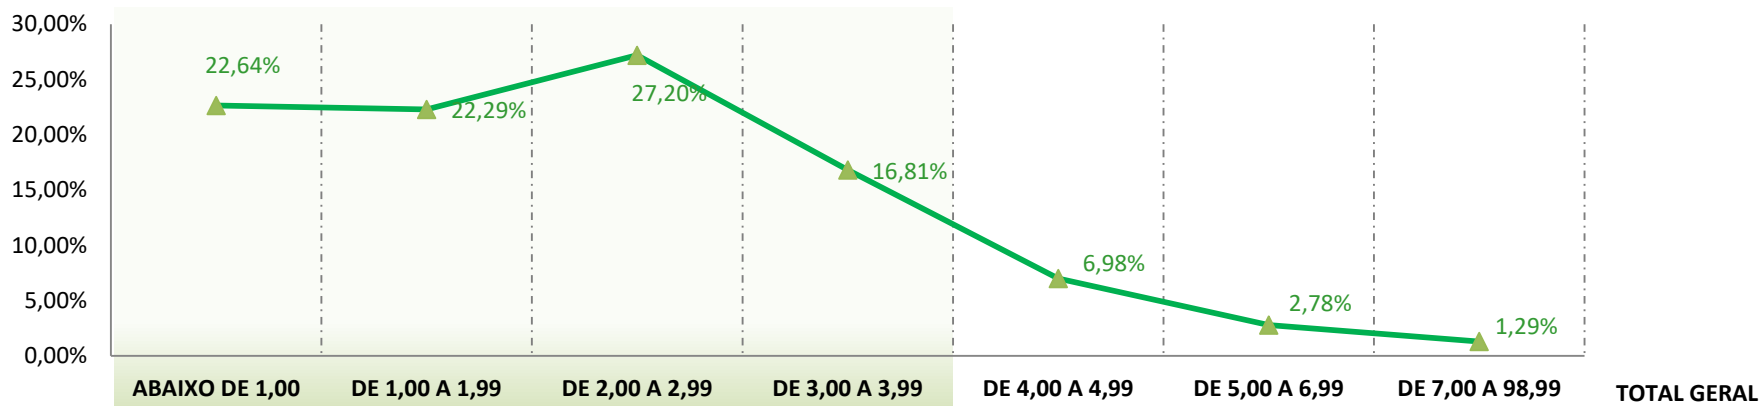

GRAU DE FOLHA (LEAF)

Fardos	15.014	14.785	18.038	11.146	4.632	1.843	858	66.316
Média Ponderada	1	2	3	4	5	6	7	3
Porcentagem	22,64%	22,29%	27,20%	16,81%	6,98%	2,78%	1,29%	100,00%